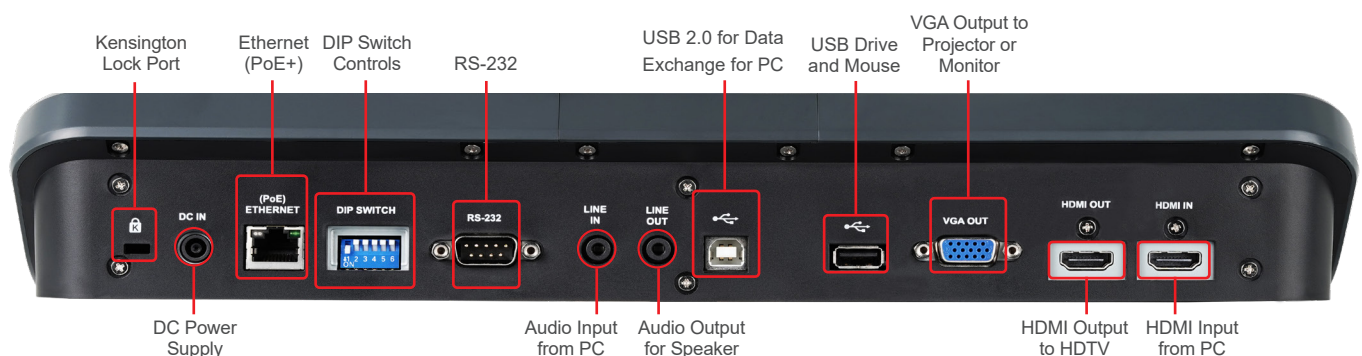

I/O Connections

Lumens®

Lumens Integration, Inc.
4116 Clipper Court
Fremont, CA, 94538
Phone: +1-866-600-0988
Fax: +1-510-252-1389

Lumens Europe
De Nayerstraat 17 9470
Denderleeuw Belgium
Phone : +32-473-58-38-95
Fax : +32-2-452-76-00

www.MyLumens.com